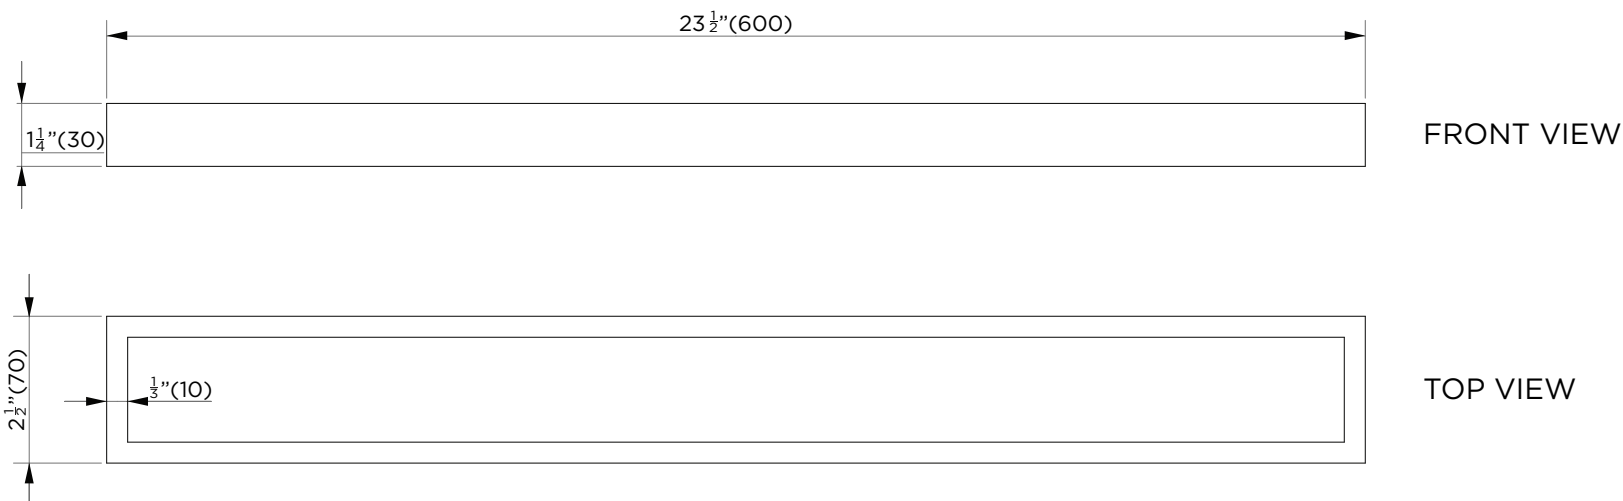

SPECIFICATIONS / TECHNICAL DATA

BATHROOM TOWEL BAR

24"

ATTENTION! Dimensions may vary by up to 3/8". It is highly recommended to pull all dimensions of actual model for installation and measuring purposes.